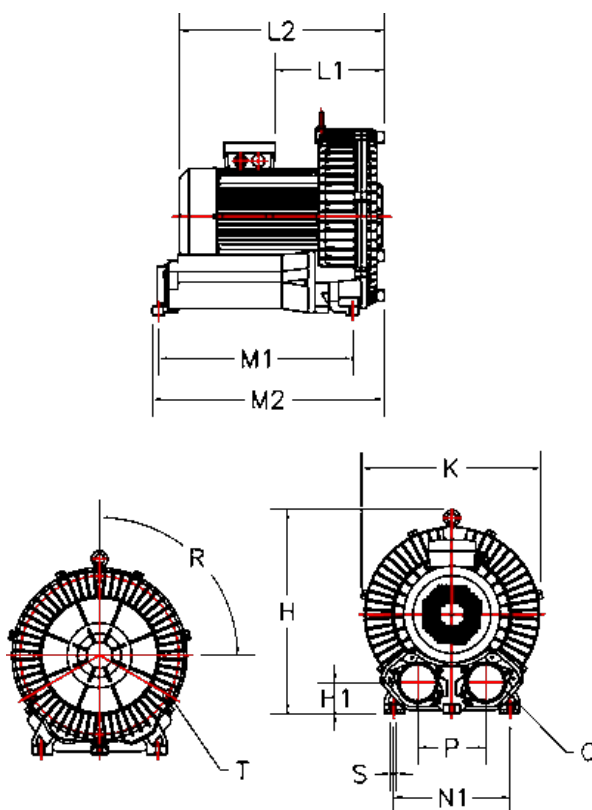

# Data Sheet

Article number: 2761032909011

Description: KLEEblower KB329 0,9/1,1 kW  
3x230/400V 50/60Hz Single stage

## Measures

H = 301	N1	= 225
H1 = 45	Noise level dB 50/60Hz	= 63/64
K = 285	P	= 115
L1 = 111	Q	= 2-PF 1 1/2" (NPT 1 1/2")
L2 = 264	R (degrees)	= 3x120
M1 = 90	S	= 4 x Ø12
M2 = 265	T	= 3 - M6X1 - 15 dyb
N = 257		